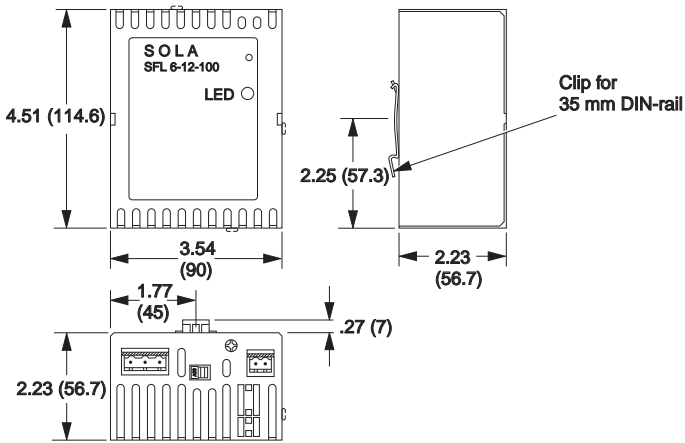

SFL Series Dimensions (inches/mm)

SFL 75 Watt (12 V/6 A, 48 V/1.5 A)

Weight: 1.06 lbs/.48 kg approx.

SFL 150 Watt (SFL 3-48-100)

Weight: 1.6 lbs/.73 kg approx.

SFL 300 Watt (SFL 12-24-100[RED], SFL 6-48-100)

Weight: 3.09 lbs/1.4 kg approx.

SFL 600 Watt (SFL 12-48-100, SFL 24-24-100[RED])

Weight: 4 lbs/1.81 kg approx.