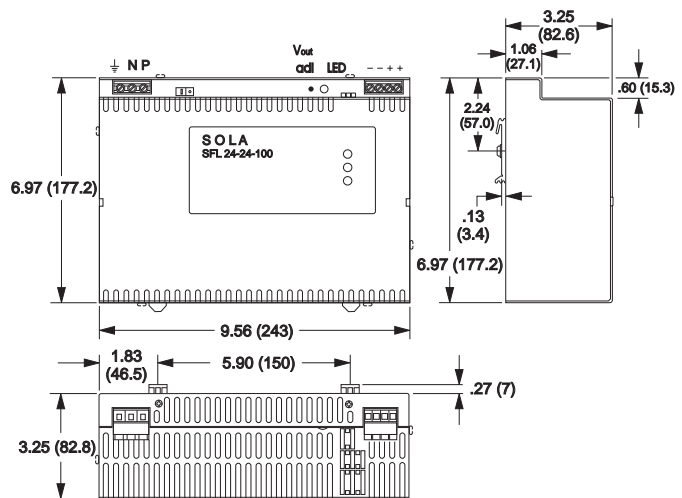

SFL Series Dimensions (inches/mm)

SFL 75 Watt (12 V/6 A, 48 V/1.5 A)

Weight: 1.06 lbs/.48 kg approx.

SFL 150 Watt (SFL 3-48-100)

Weight: 1.6 lbs/.73 kg approx.

SFL 300 Watt (SFL 12-24-100[RED], SFL 6-48-100)

Weight: 3.09 lbs/1.4 kg approx.

SFL 600 Watt (SFL 12-48-100, SFL 24-24-100[RED])

Weight: 4 lbs/1.81 kg approx.