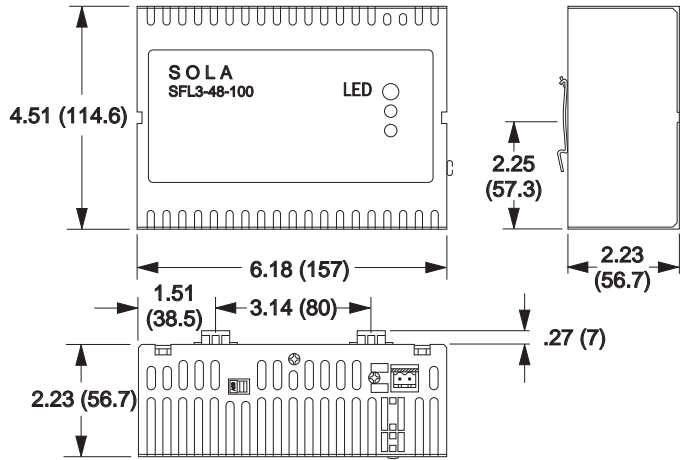

SFL Series Dimensions (inches/mm)

SFL 75 Watt (12 V/6 A, 48 V/1.5 A)

Weight: 1.06 lbs/.48 kg approx.

SFL 150 Watt (SFL 3-48-100)

Weight: 1.6 lbs/.73 kg approx.

SFL 300 Watt (SFL 12-24-100[RED], SFL 6-48-100)

Weight: 3.09 lbs/1.4 kg approx.

SFL 600 Watt (SFL 12-48-100, SFL 24-24-100[RED])

Weight: 4 lbs/1.81 kg approx.