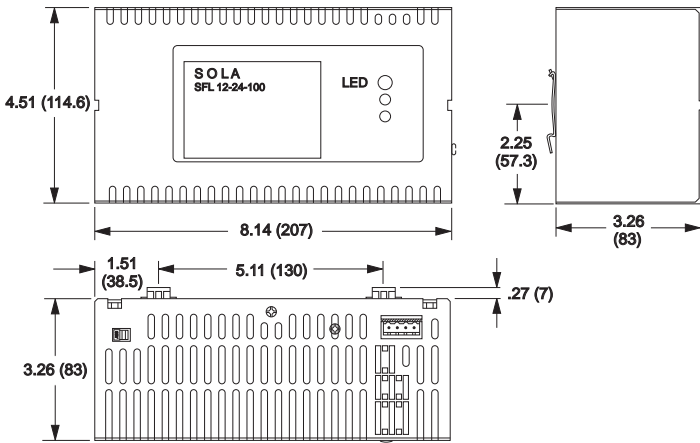

SFL Series Dimensions (inches/mm)

SFL 75 Watt (12 V/6 A, 48 V/1.5 A)

Weight: 1.06 lbs/.48 kg approx.

SFL 150 Watt (SFL 3-48-100)

Weight: 1.6 lbs/.73 kg approx.

SFL 300 Watt (SFL 12-24-100[RED], SFL 6-48-100)

Weight: 3.09 lbs/1.4 kg approx.

SFL 600 Watt (SFL 12-48-100, SFL 24-24-100[RED])

Weight: 4 lbs/1.81 kg approx.